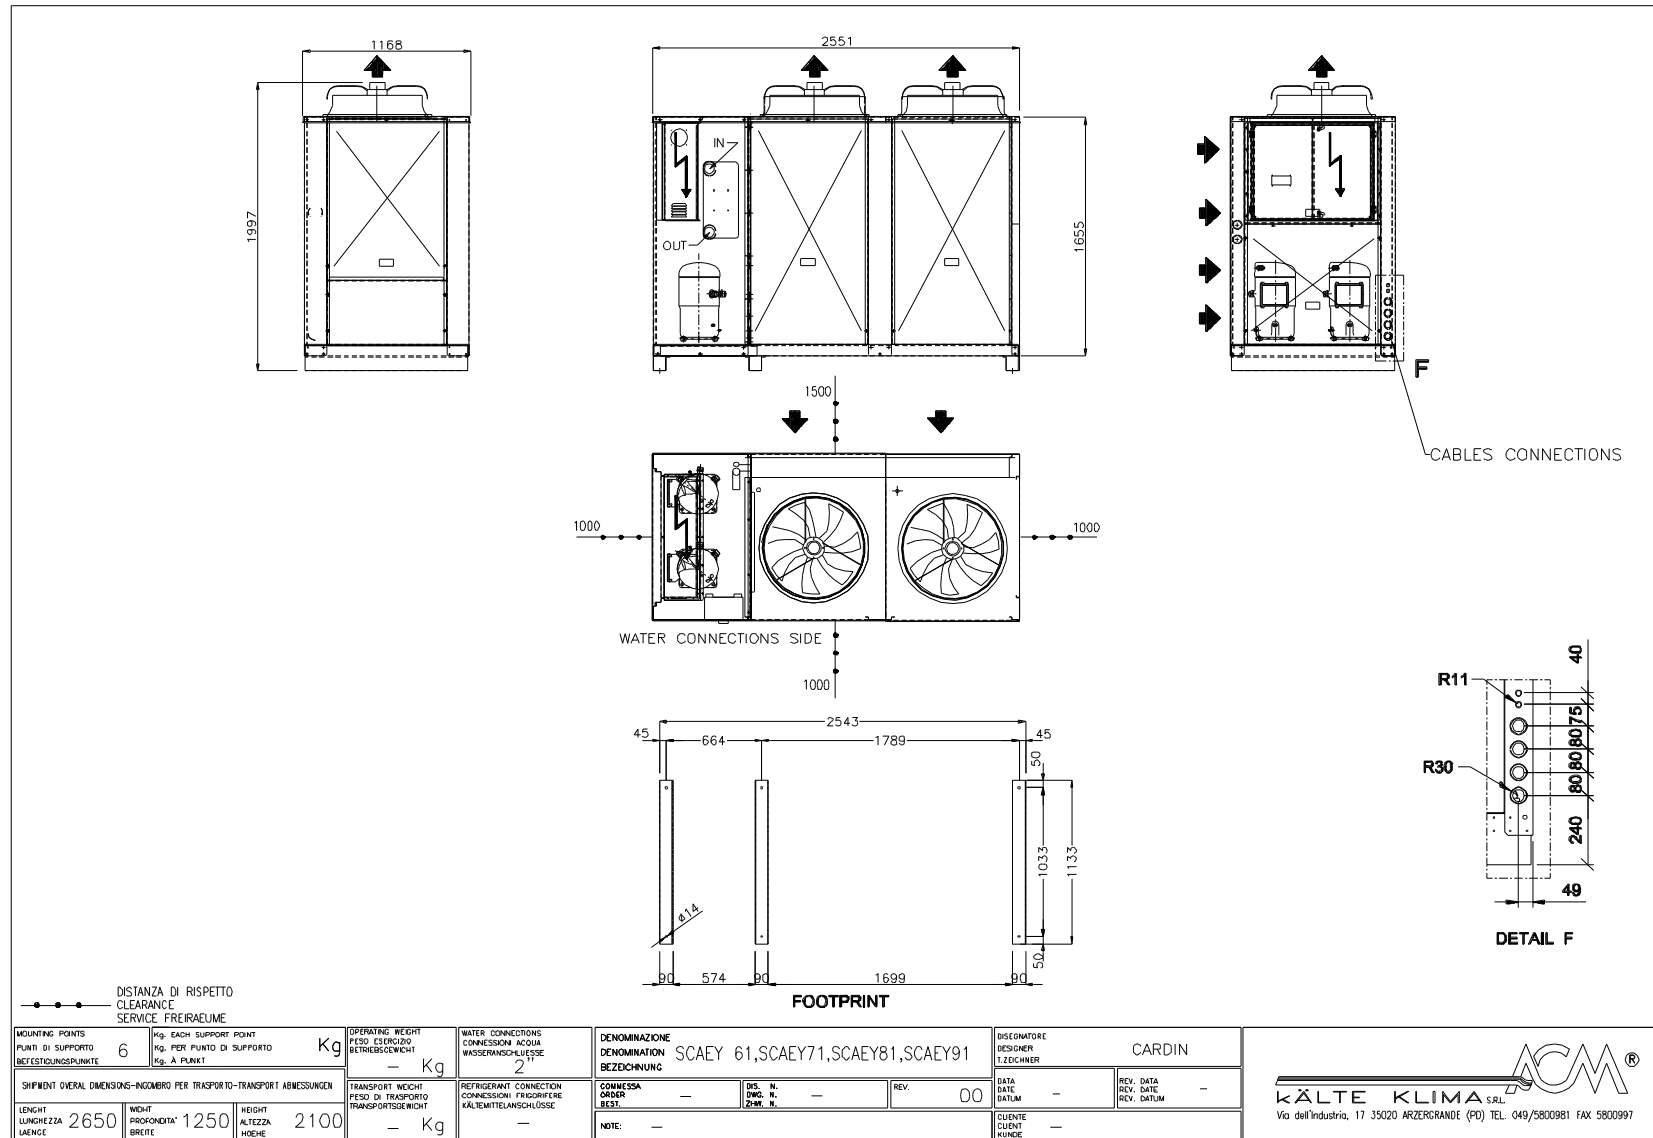

DIMENSIONAL DRAWING

Clearances and points' support

A.C.M. Kälte Klima S.r.l.
Società con Unico Socio

Via dell'Industria, 17 - 35020 Arzergrande (PD) Italy

Tel. +39.049.5800981 (r.a.) Fax. +39.049.5800997 www.acmonline.it - info@acmonline.it